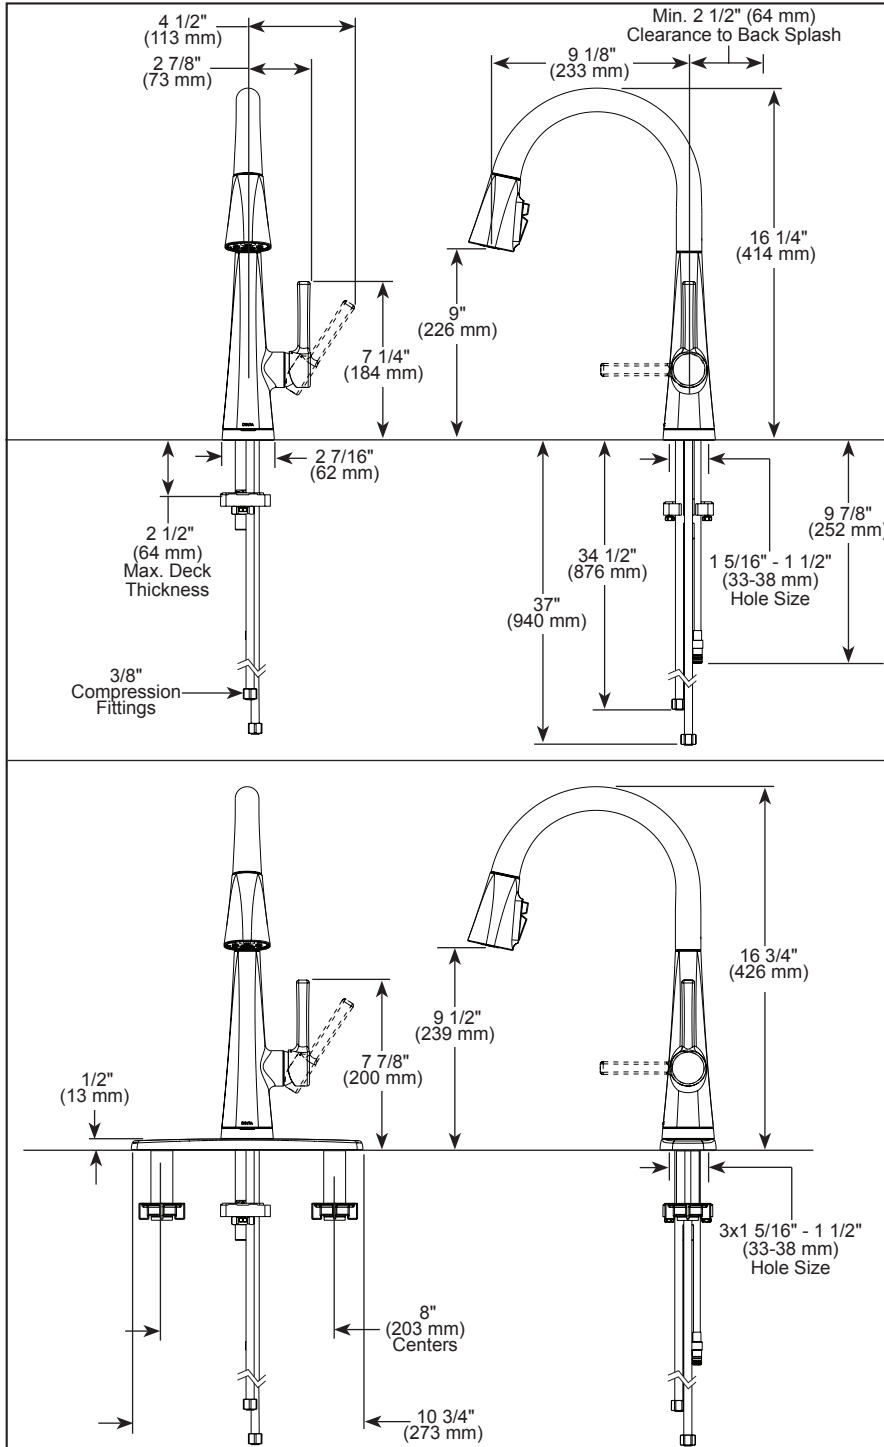

COMPLIES WITH:

- ASME A112.18.1 / CSA B125.1
- ICC/ANSI A117.1- Valve control only

▲ Designate proper finish suffix

Delta Faucet Company reserves the right (1) to make changes in specifications and materials, and (2) to change or discontinue models, both without notice or obligation. Dimensions are for reference only. See current full-line price book or www.deltafaucet.com for finish options and product availability.

DSP-K-19802TZ-DST Rev. C

Delta Faucet Company

55 E. 111th Street, Carmel, IN 46280
350 South Edgeware Road, St. Thomas, ON N5P 4L1
© 2024 Delta Faucet Company